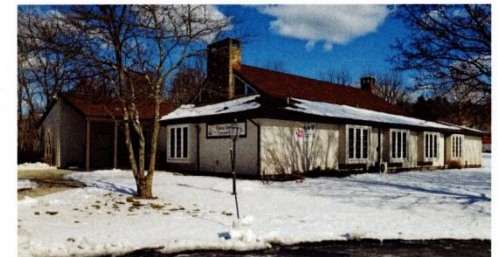

Christ Hamilton Church 1905

Brief History

- 1755 – Christ Hamilton founded as German Lutheran and German Reformed Congregations.
- 1775 – Log cabin church built. Site was behind present stone church.
- Late 1700's – Schoolhouse and sexton's house built; only the foundation remains.
- 1829 – Stone church building began.
- 1830 – Stone church building dedicated.
- 1974 – Lutheran and United Church of Christ congregations unite to form Christ Hamilton United Lutheran Church.
- 1978 – Covenant House dedicated.
- 1987 – Addition to Covenant House.
- 1999 – Light House built.
- 2005 – 250 year Anniversary